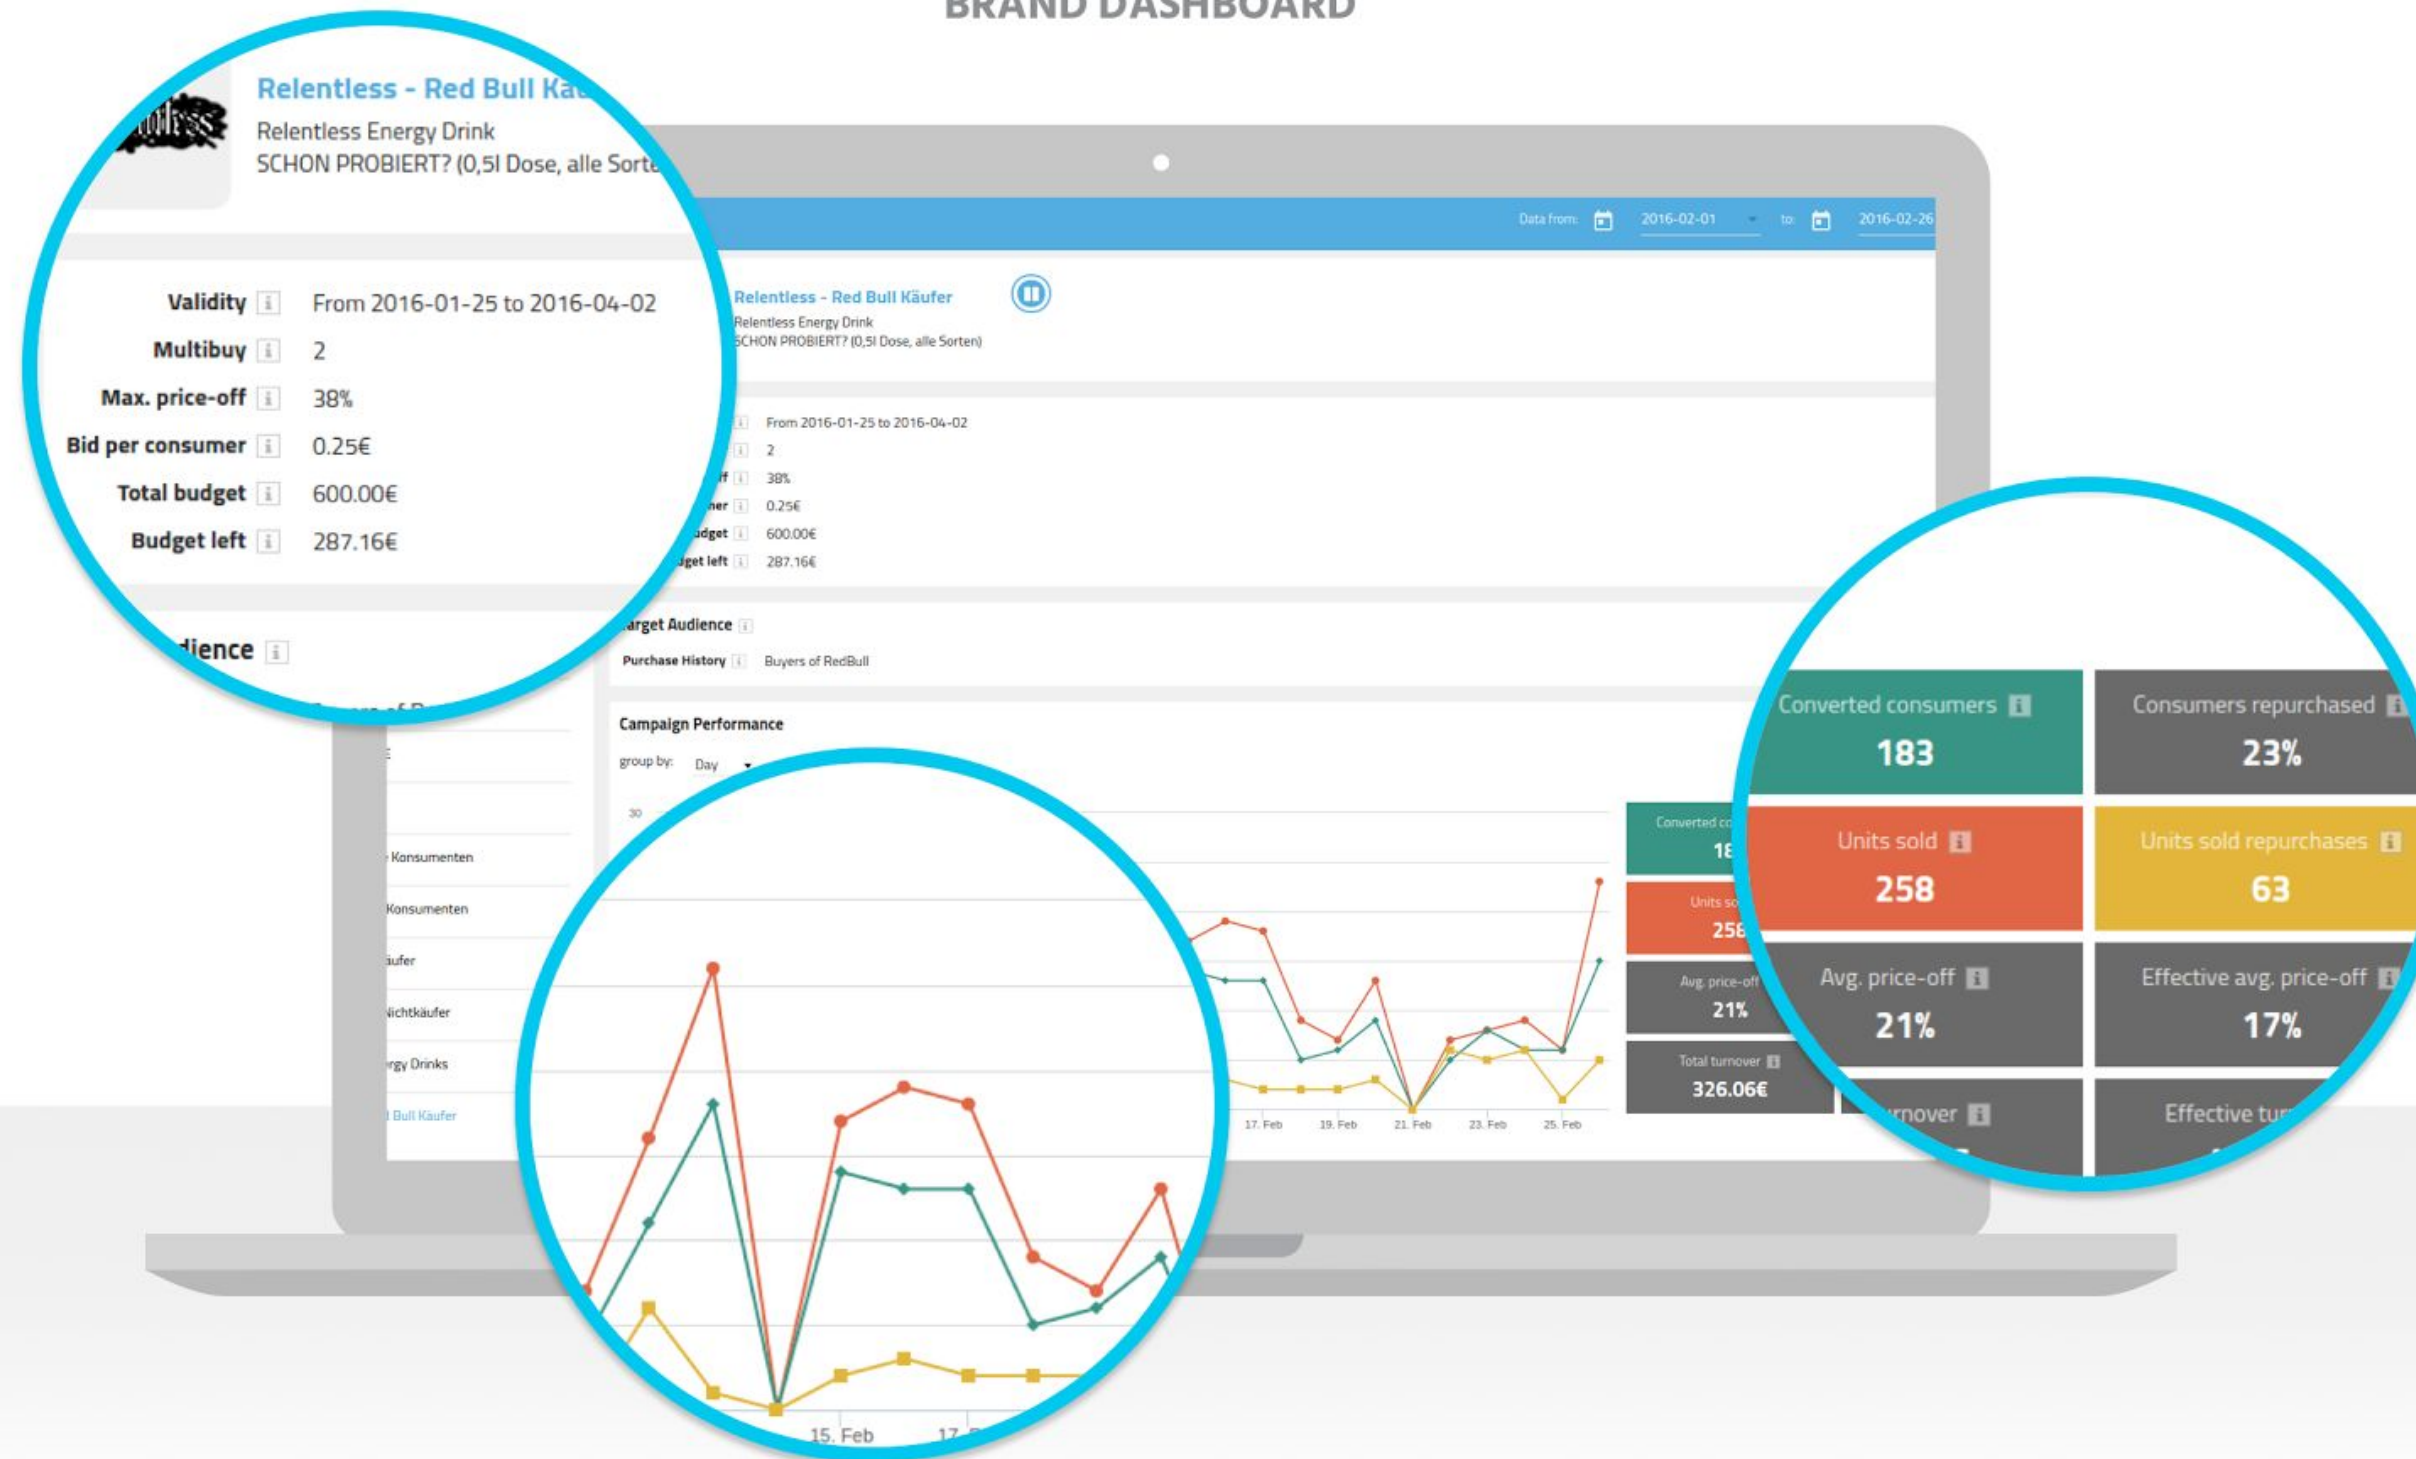

# We use newly introduced or existing loyalty cards to collect finest granularity data in real-time

# So1 promotion with 3fold higher revenue leverage vs. couponing

Revenue leverage per 1€ investment

# First time in the FMCG industry: Real-time start and tracking of campaigns

Modify and optimize a live campaign on the go.

Real-time results and success metrics for the campaign.

Never-seen-before analytics and tracking for brand campaigns.