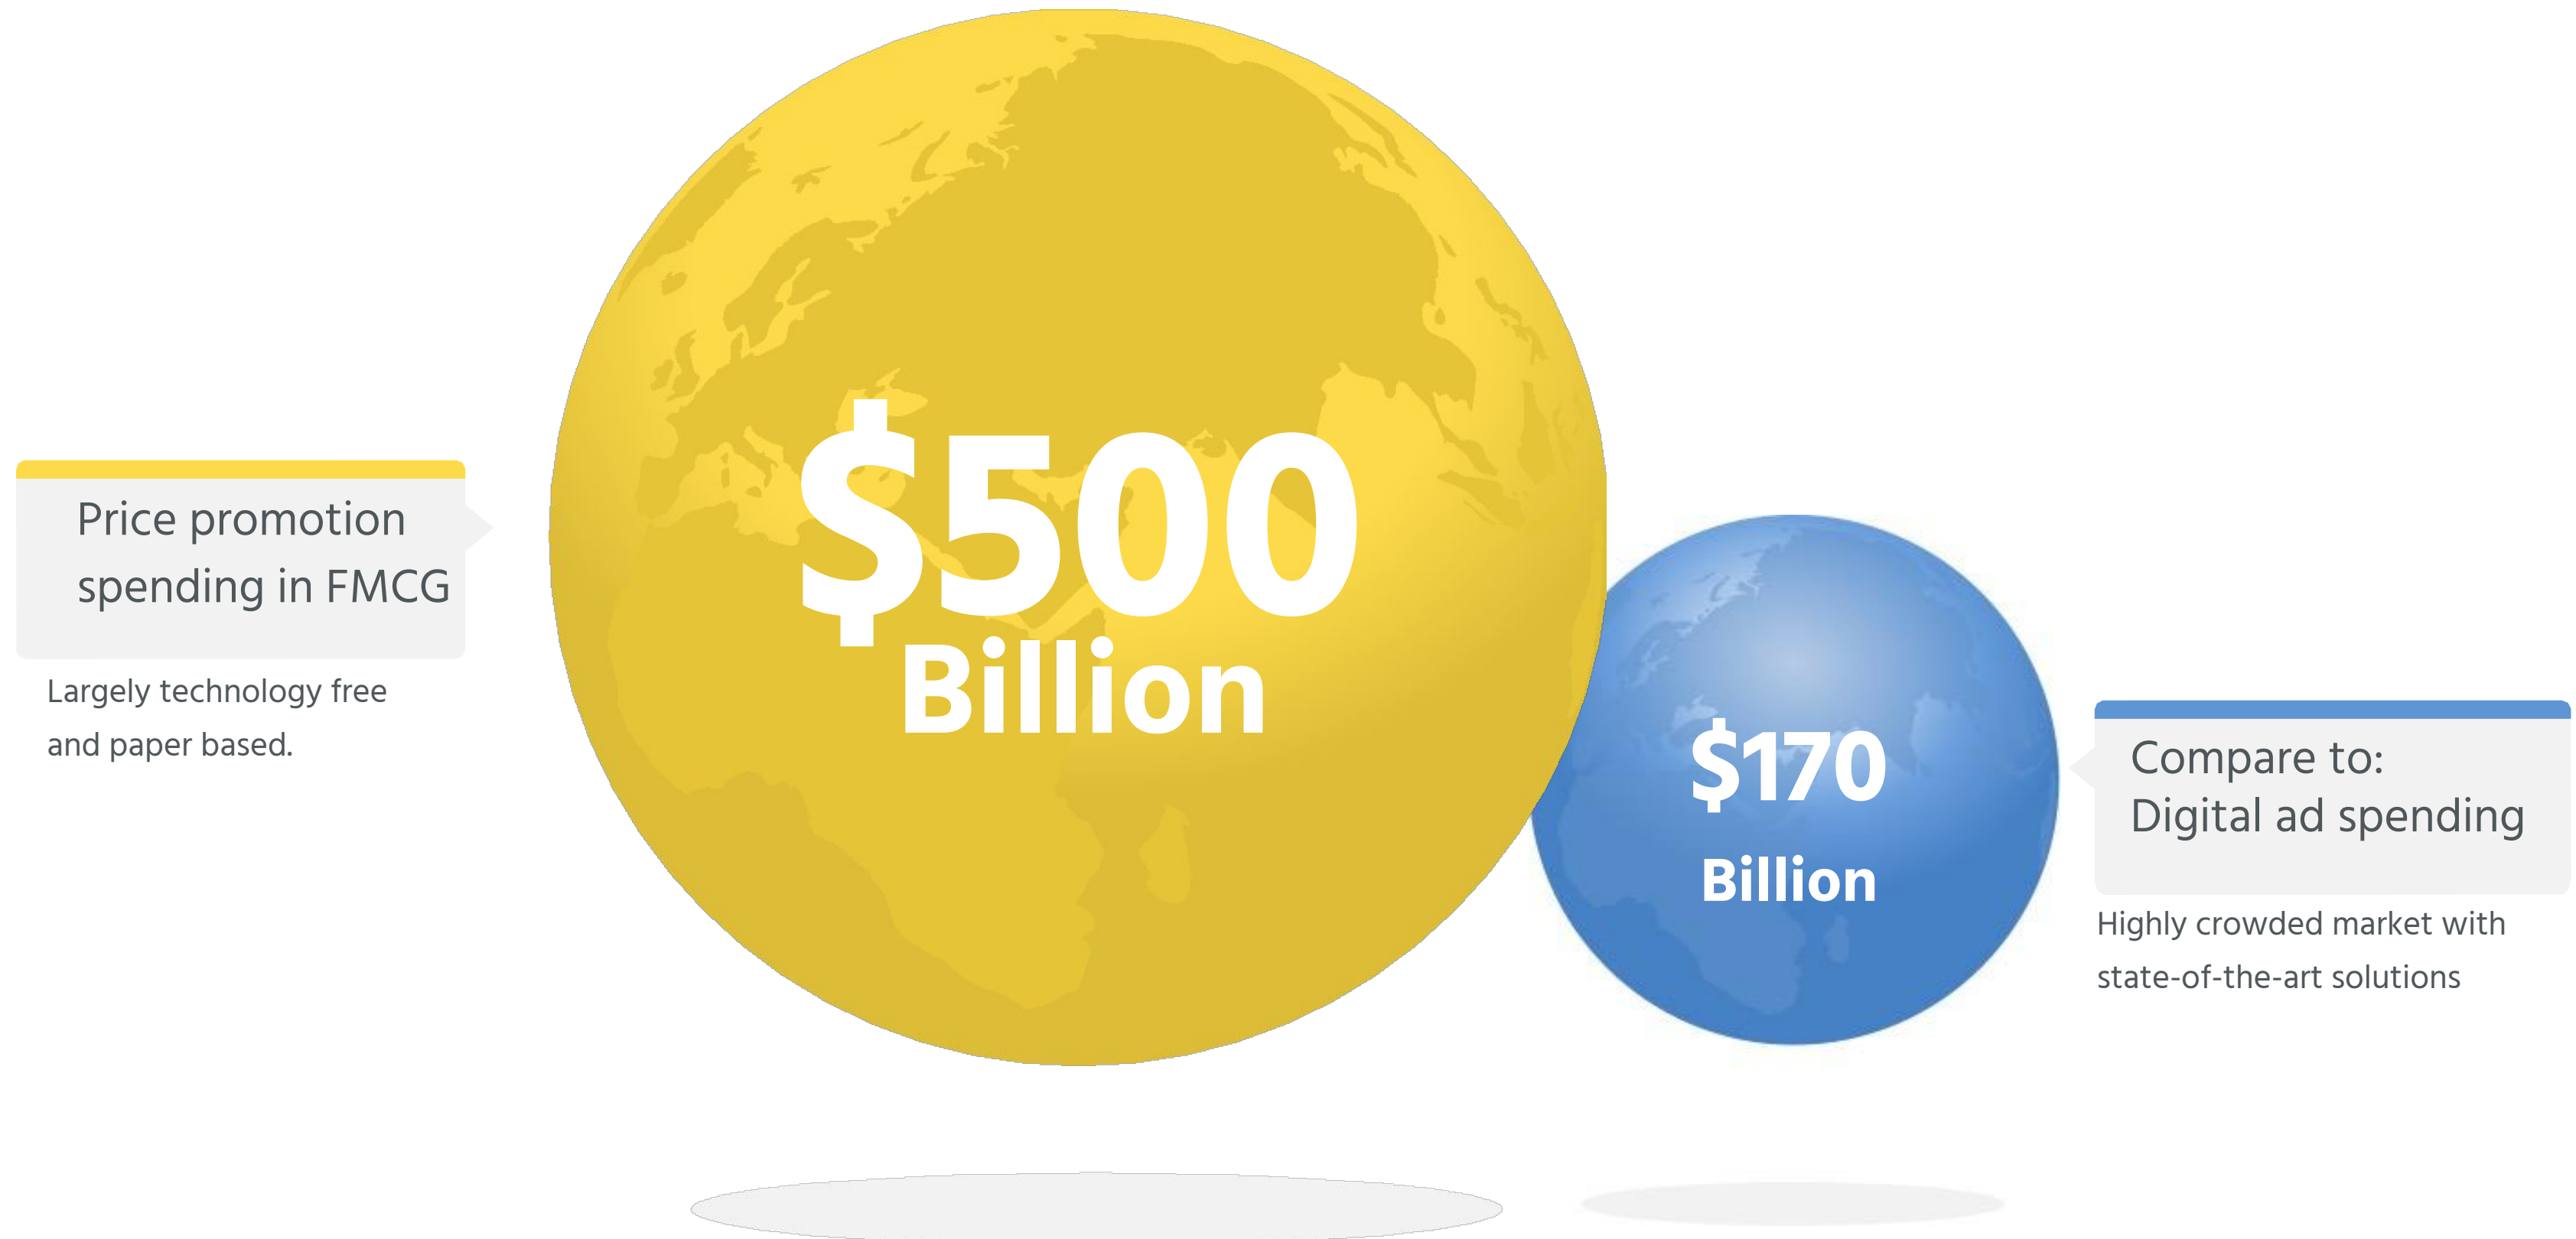


The logo consists of the letters 'S', 'O', and '1' in a dark grey, sans-serif font. The '1' is stylized with a blue upward-pointing arrow integrated into its right side. The entire logo is centered within a thin, light blue circular outline.

SO1↑

The first performance-based and  
cross-retailer promotion platform

# The FMCG price promotion market is huge and growing significantly at CAGR 10%

# We use newly introduced or existing loyalty cards to collect finest granularity data in real-time