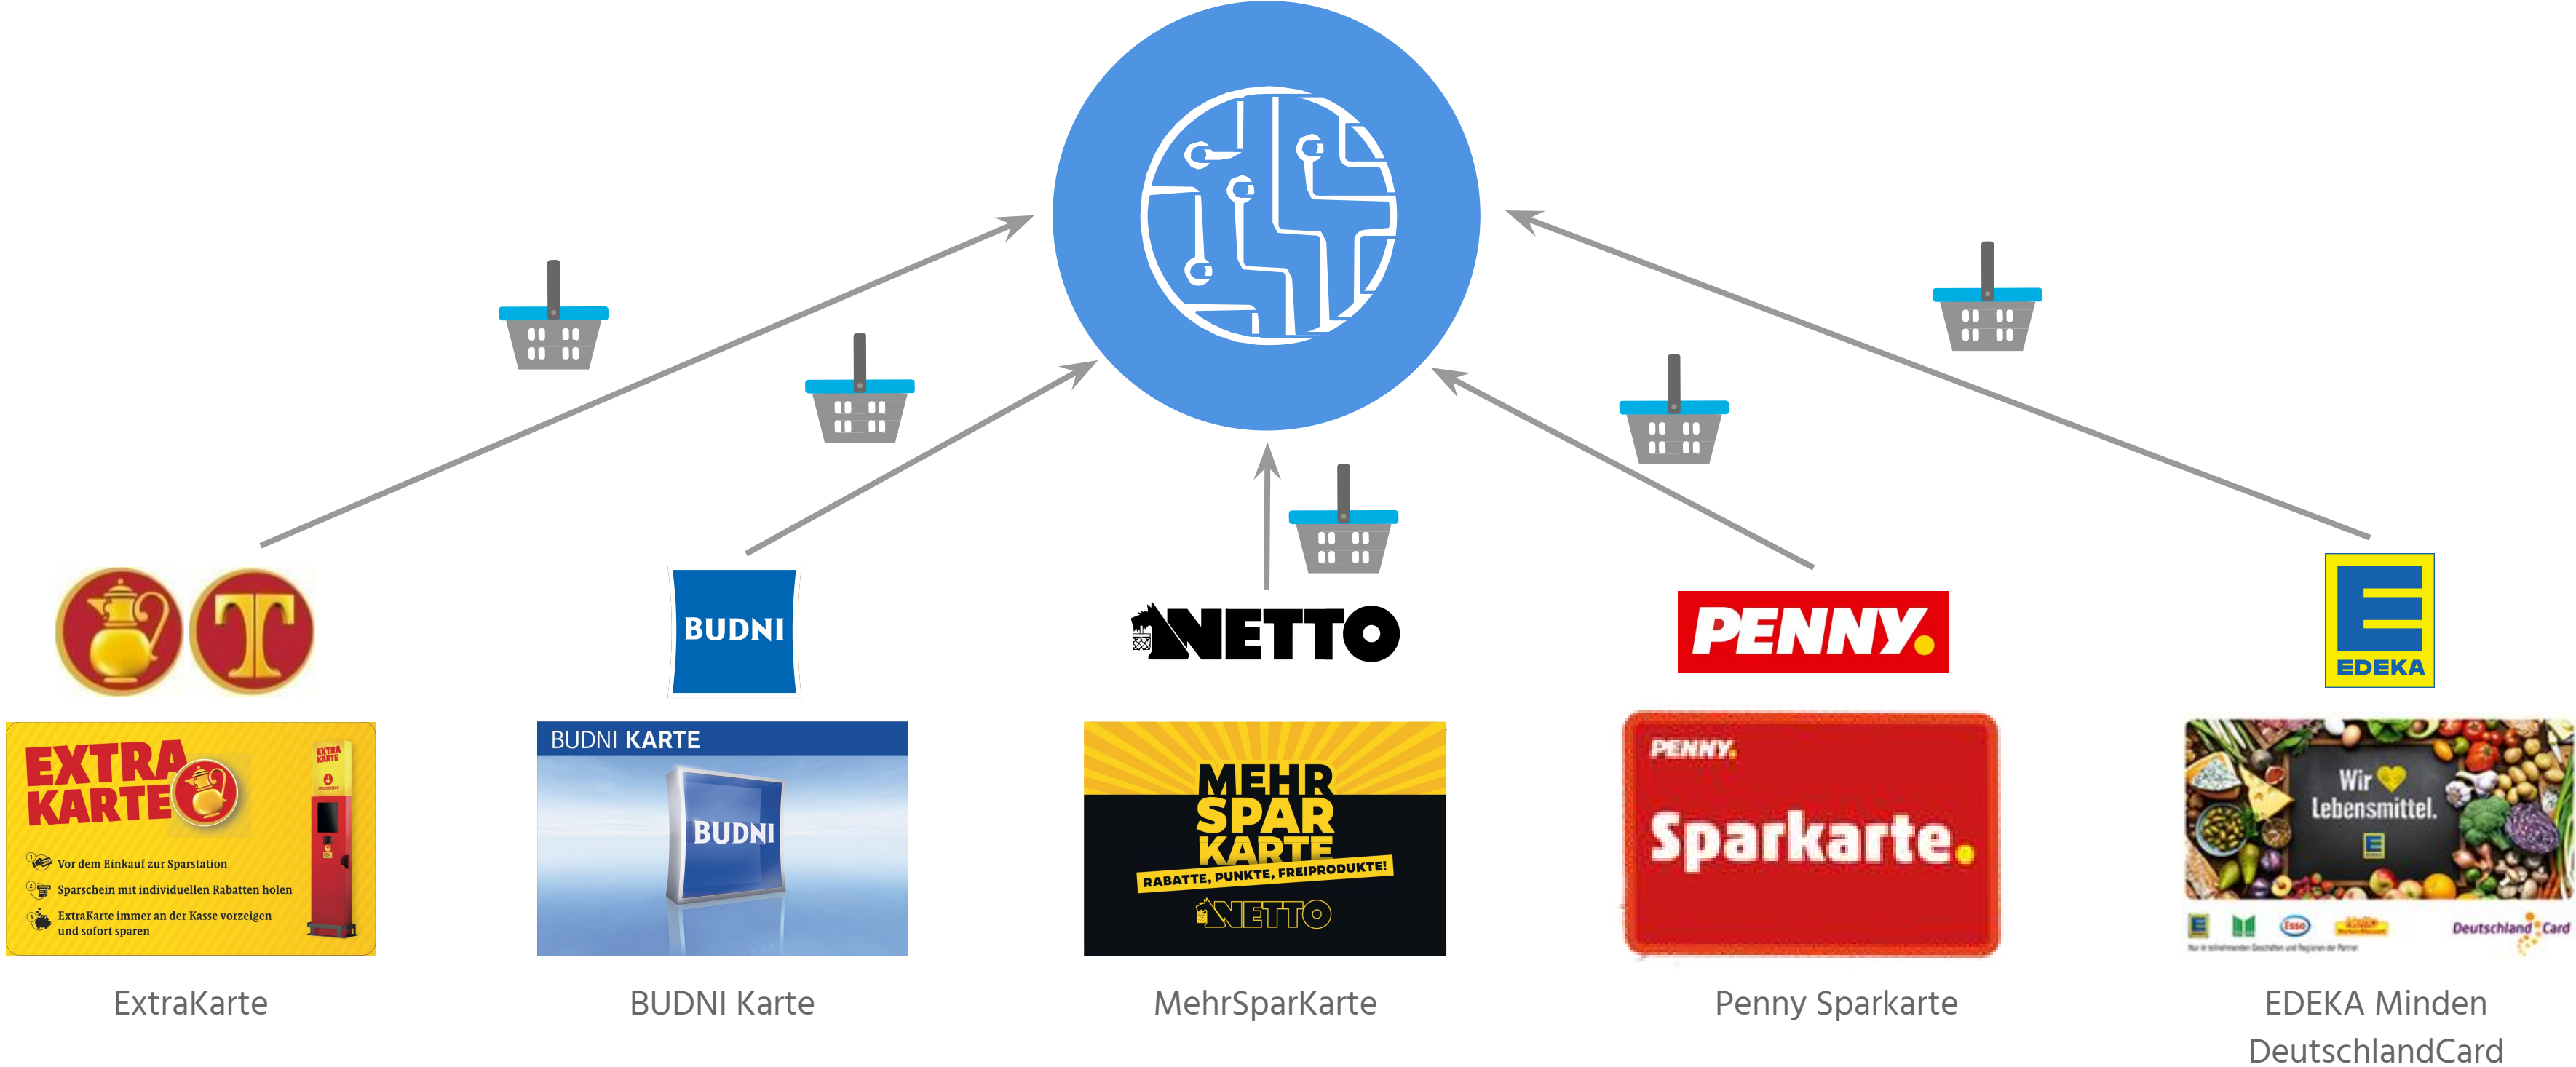

We use newly introduced or existing loyalty cards to collect finest granularity data in real-time